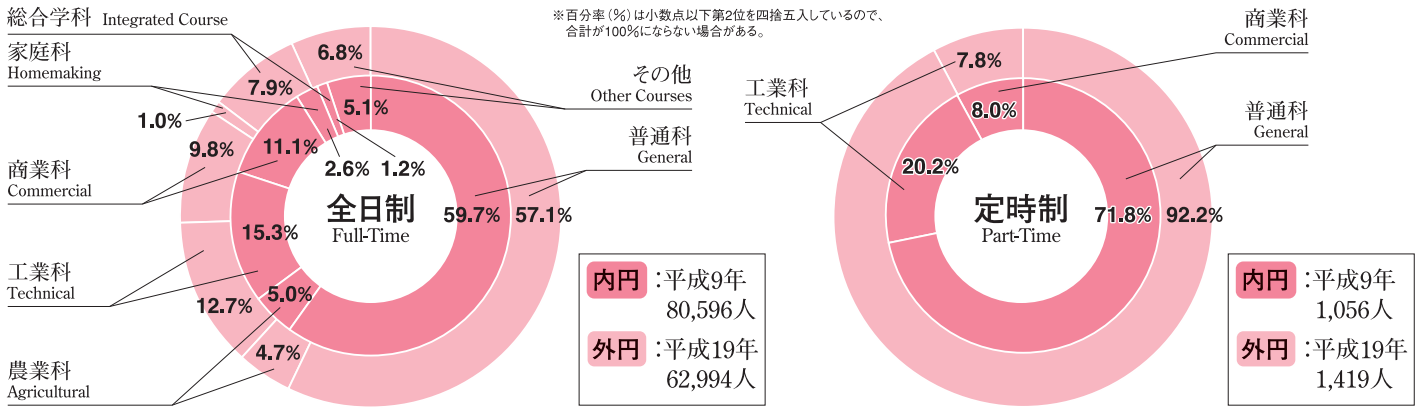

高等学校課程別・学科別生徒数の比較〔公・私立〕