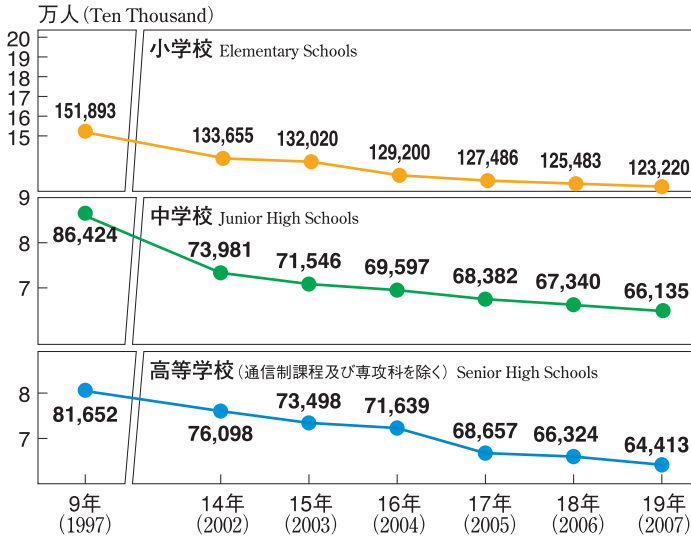

児童・生徒数の推移〔国・公・私立〕

Trends in Number of Students